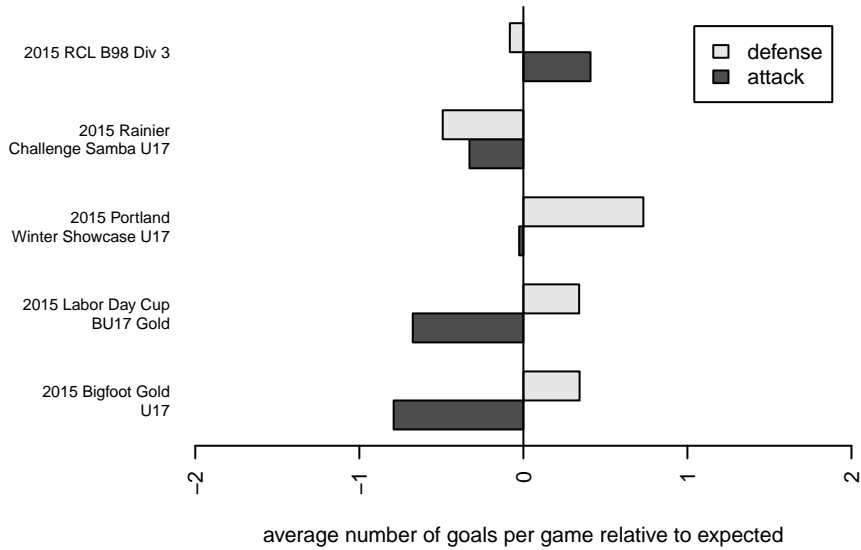

Performance relative to 13 month average