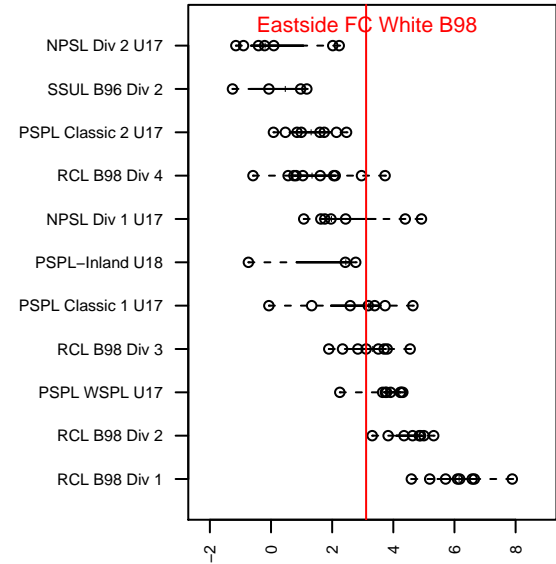

**attack and defense rating
relative to others at age
and all opponents in last 13 months**