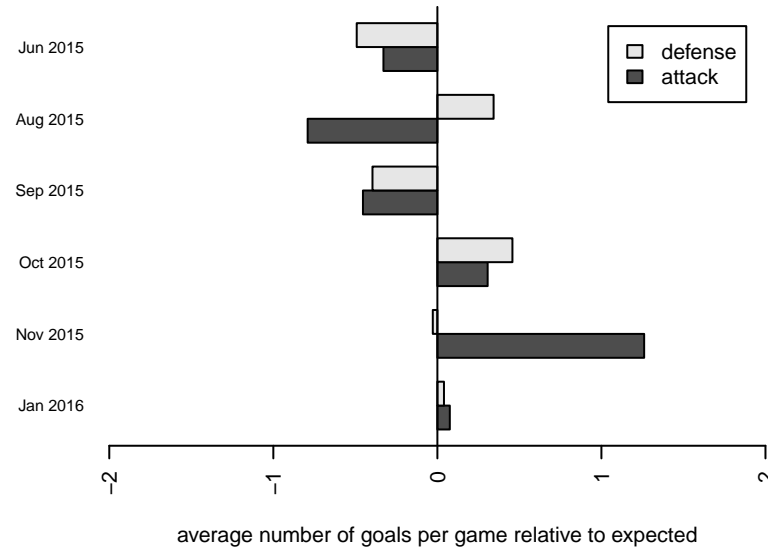

Performance relative to 13 month average