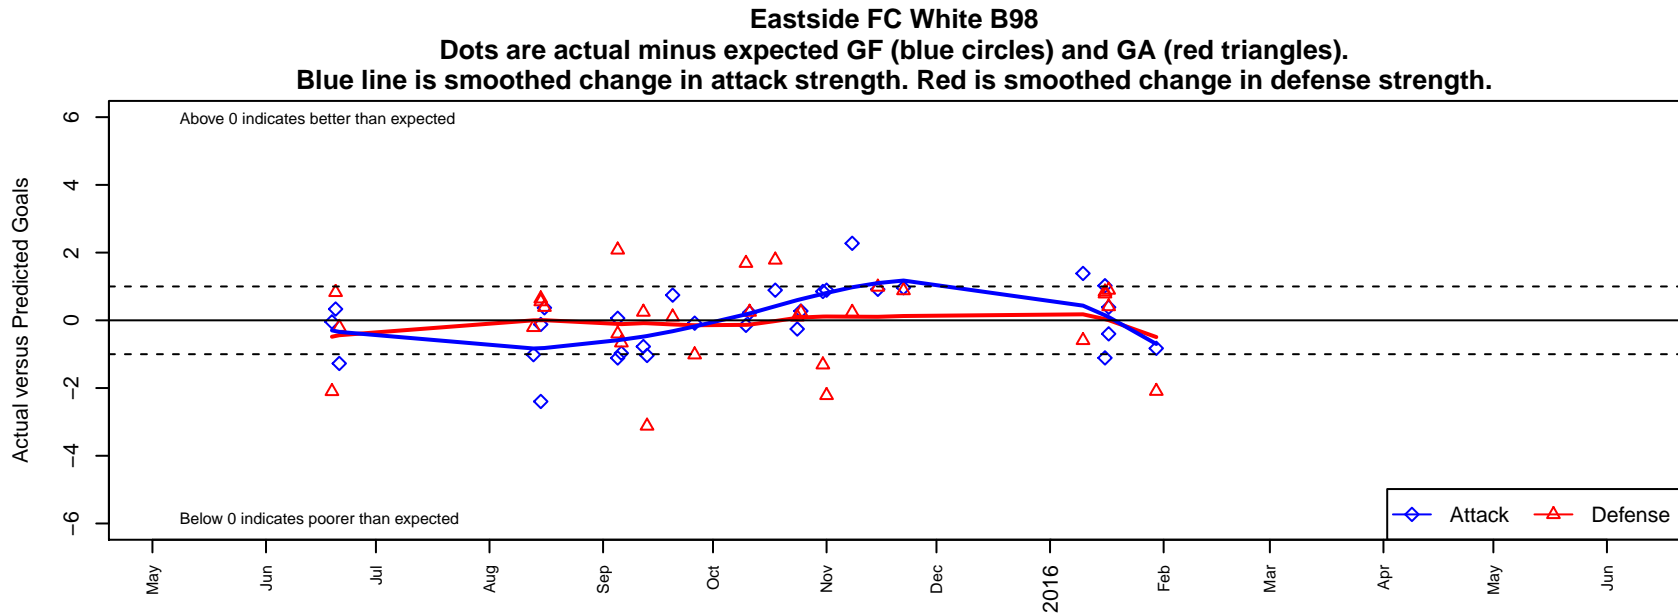

**attack and defense variance (black dot)
relative to other teams
and top 10 in region**

**attack and defense rating
relative to others at age
and all opponents in last 13 months**

Eastside FC White B98

Eastside FC
Preston, WA
B98 total strength=1561
attack=17.25 defense=11.3
fall league = RCL B98 Div 3

alt names used:
EASTSIDE FC B98 WHITE ()
EFC B98 White
Eastside FC B98 White B
Eastside FC B98 White
Eastside FC B98 White B
Eastside FC B98 White

Venues played:
2015 Rainier Challenge Samba U17
2015 Bigfoot Gold U17
2015 Labor Day Cup BU17 Gold
2015 RCL B98 Div 3
2015 WYS Presidents Cup B98
2015 Portland Winter Showcase U17